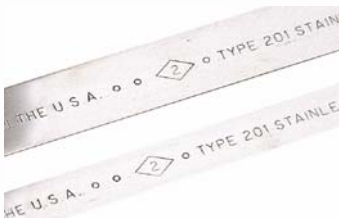

BAND-IT[®]
THE CLAMPING EXPERTS

IDEX
IDEX CORPORATION

Product & Application FAQ

C20599 BAND-IT BAND in cardboard packaging & C206R9 BAND-IT BAND in Tote with C00169 Tool

C204B9, C203Y9, C205G9, C206R9 Totes

Stainless Steel band in Totes includes EASY SCALE.

**The World's Leader in Quality Engineered
Band Clamping Systems.**

**BAND-IT-IDEX, Inc.
A Unit of IDEX Corporation**

PO Box 16307
Denver, CO 80216

Phone: (303) 320-4555
Fax: (303) 333-6549

E-mail: marketing.BAND-IT@idexcorp.com

Question: Why do you offer the same kind of band in cardboard and Totes packaging?

Answer:

BAND-IT Totes are quickly becoming the industry standard. These handy, waterproof, plastic containers dispense BAND-IT stainless steel band, and the durable colored plastic specifies various band widths with ease. The see-through design eliminates the risk of running out of band at the jobsite. The Totes were designed to alleviate the inconveniences of standard cardboard packaging. They hold up when rain, heat, cold, or simple rough-handling occur.

Stainless Steel band in Totes is available with EASY SCALE. EASY SCALE is a patented imprint right on the band—eliminating costly waste and complicated measuring by allowing users to quickly and precisely roll out the exact length of band needed for any clamp.